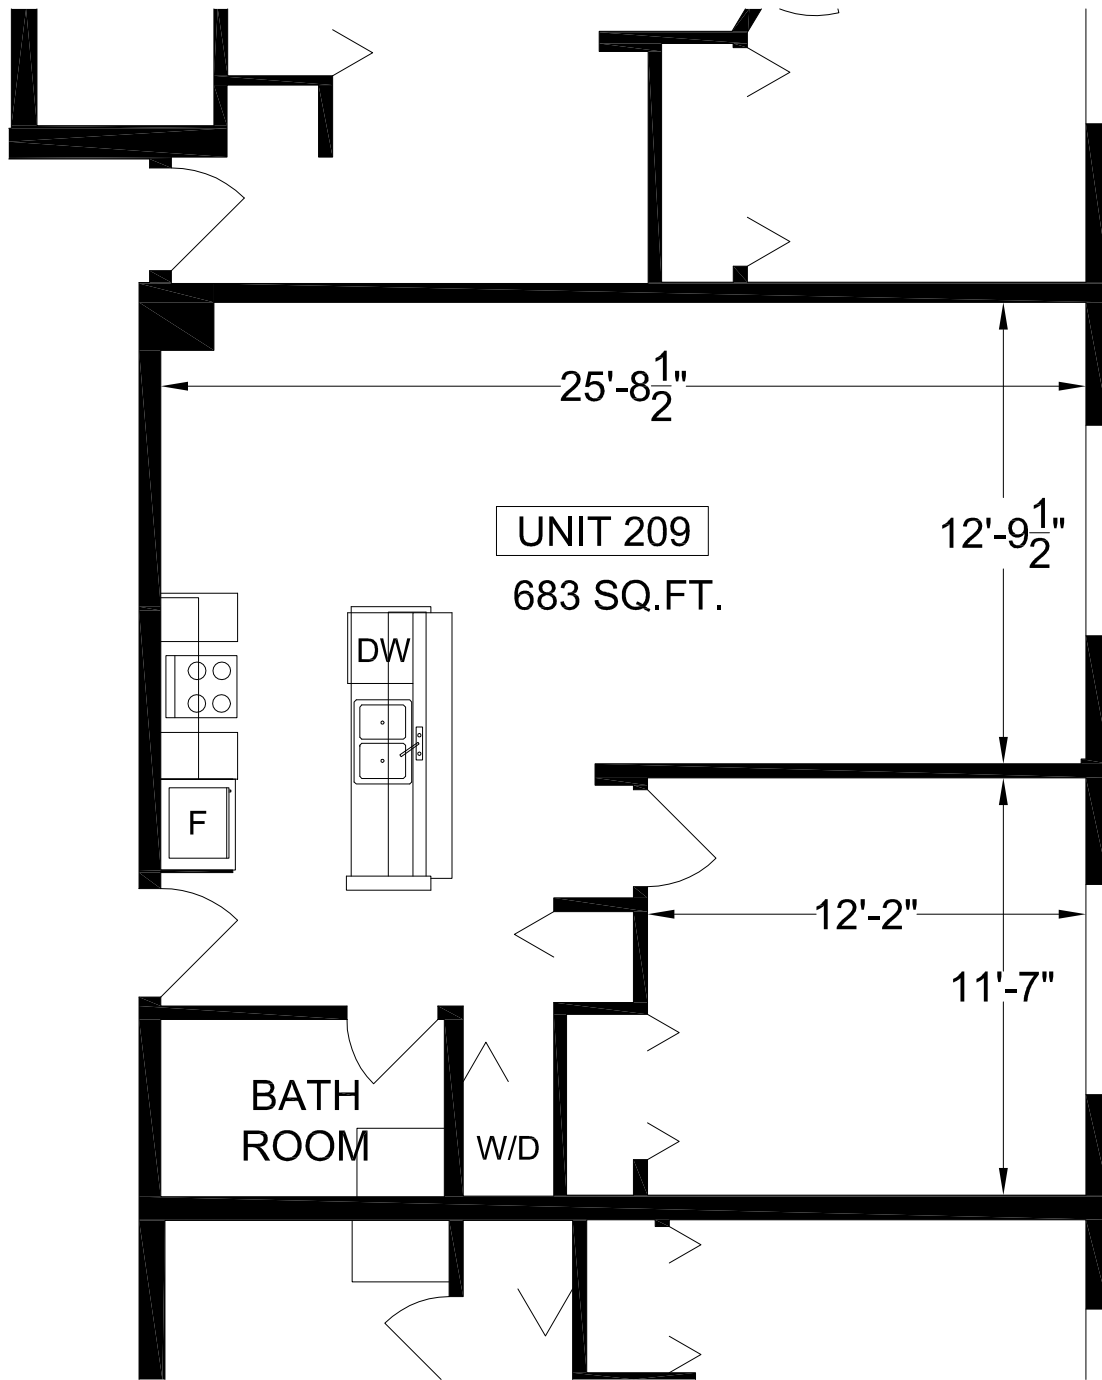

2ND FLOOR  
493 BURNSIDE E. ROAD  
VICTORIA BC

PREPARED FOR  
MIDTOWN MEWS  
WAI WING MEW AND  
CHEW'S T.V. & STEREO LTD.  
493 BURNSIDE RD  
VICTORIA BC

**MM**  
MEASURE MASTERS  
VANCOUVER ISLAND - COMMERCIAL  
3034 WESTDOWNE ROAD  
VICTORIA BC V8R 5G2  
TEL 250 472 2653 FAX 250 472 2683